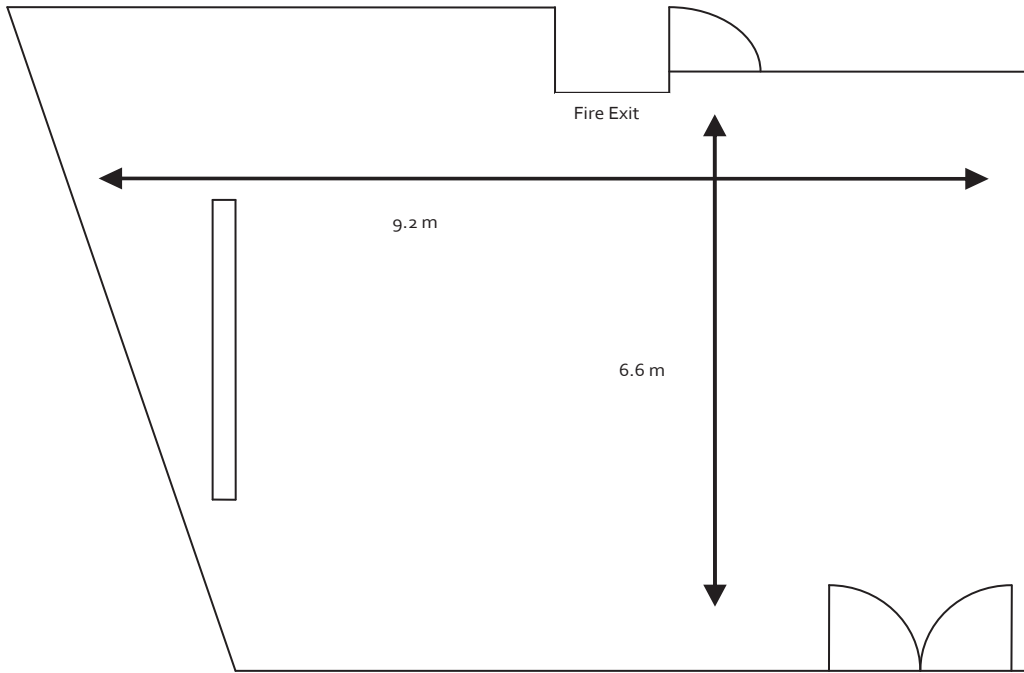

Winchester Room

Facilities:

1 electronically controlled 6' by 6' drop down screen

4 telephone lines – including direct dial access

Wireless internet access

4 standard UK electricity pug sockets

Lighting control panel

TV and Video link up points