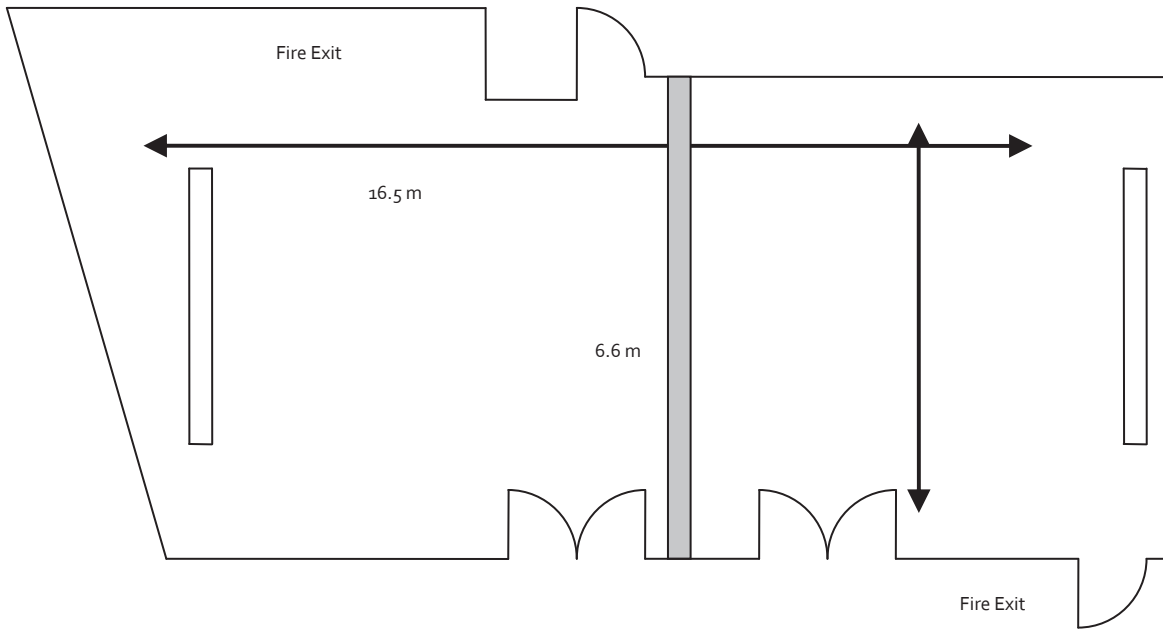

Richmond Suite

Facilities:

1 electronically controlled 6' by 6' drop down screen

8 telephone lines – including direct dial access

Wireless internet access

8 standard UK electricity pug sockets

2 Lighting control panels

Demountable acoustic wall

TV and Video link up points