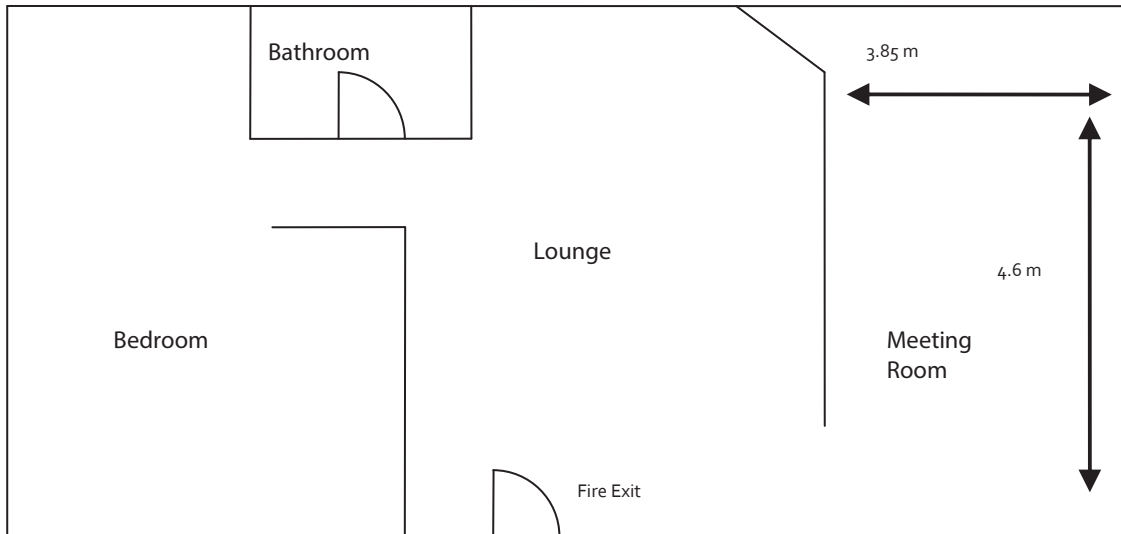

George Washington Suite

Facilities:

2 telephone lines
– including direct
dial access and
fax machine

Wireless internet
access

TV and Video link
up points

Natural daylight

Complimentary 6'
by 6' pull-up
screen