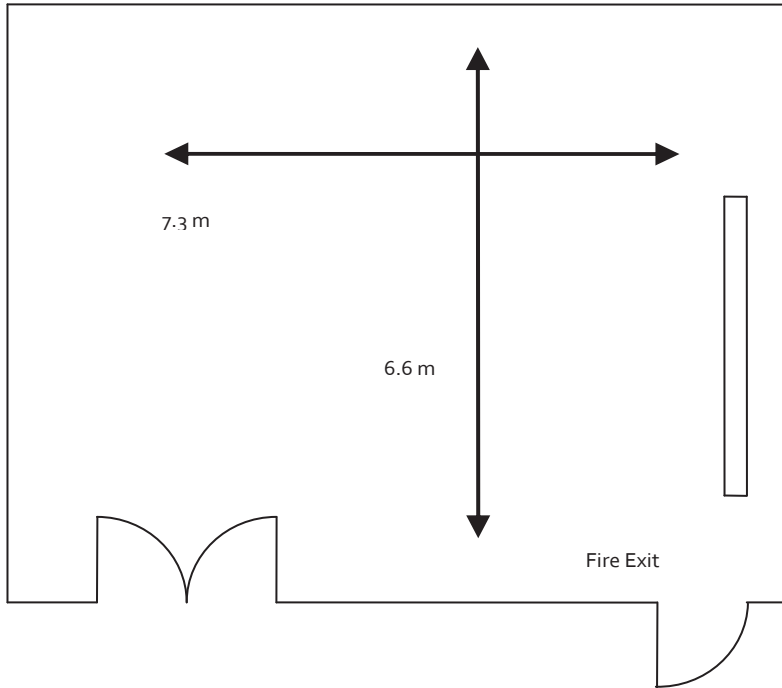

Fairfax Room

Facilities:

1 electronically controlled 6' by 6' drop down screen

4 telephone lines – including direct dial access

Wireless internet access

4 standard UK electricity pug sockets

Lighting control panel

TV and Video link up points